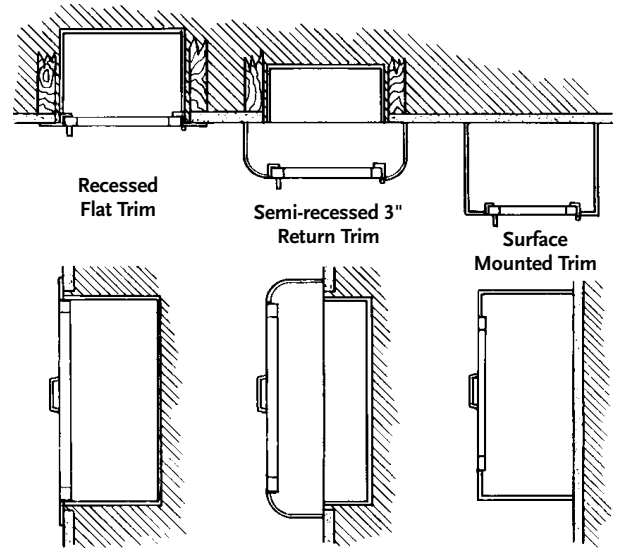

Semi-recessed

Surface Mount

Recessed Flat Trim

Exploded top and side views refer to dimensions table

Model	Trim Style	TUB I.D.			Frame O.D.		Wall Opening		
		A	B	C	E	F	W	H	D
3012604-000	Flat Trim	14"	14"	6"	17 3/8"	17 3/8"	14 1/2"	14 1/2"	6"
3012604-001	3"	14"	14"	6"	17 3/8"	17 3/8"	14 1/2"	14 1/2"	3 1/8"
3012604-002	Surf. Mtd.	17 3/8"	17 3/8"	6"	17 3/8"	17 3/8"	-	-	-