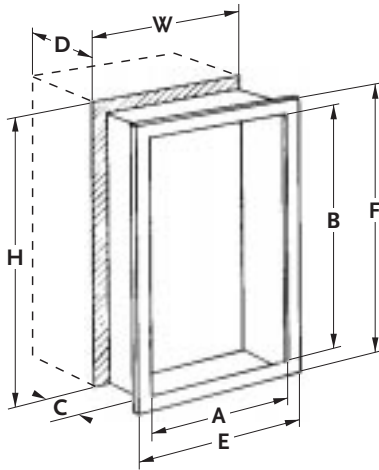

Semi-recessed

Surface Mount

Recessed Flat Trim

Exploded top and side views refer to dimensions table

Model	Trim Style	TUB I.D.			Frame O.D.		Wall Opening		
		A	B	C	E	F	W	H	D
3012604-000	Flat Trim	14"	14"	6"	17 3/8"	17 3/8"	14 1/2"	14 1/2"	6"
3012604-001	3"	14"	14"	6"	17 3/8"	17 3/8"	14 1/2"	14 1/2"	3 1/8"
3012604-002	Surf. Mtd.	17 3/8"	17 3/8"	6"	17 3/8"	17 3/8"	-	-	-